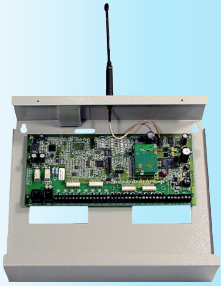

Alarm Equipment & Detectors

GSM Communicator Cyturion E6

GSM COMMUNICATOR
CYTURION

Cyturion Range of GSM Products

Cyturion GSM Range Back-Up System

Page

174

CYT-PROT

CYT-PROT/DATA

Cyturion Range of GSM Products

Australian designed, manufactured and tested to meet the exacting standards of business, government and domestic users. The Cyturion range of GSM products features several models - Cyturion Protector (GSM backup), Cyturion Pro-Data (backup plus GSM data transmission) and the all new Cyturion 3G Protector and 3G Pro-Data.

All models feature an integrated SMS/GSM engine, enabling alarm data to be sent over the GSM network. Keen focus has been placed on state-of-the-art microprocessor design, enabling a range of power management features. Designed for use in fixed locations and configured for 240VAC operation, the Cyturion GSM range incorporates an on-board regulated power supply, dynamic battery testing and battery charger. Cyturion models may be programmed via laptop or by simple SMS commands from any GSM/ 2G/ 3G phone and have been designed to operate on all 900/ 1800MHz GSM networks. New 3G models support the 3G spectrum.