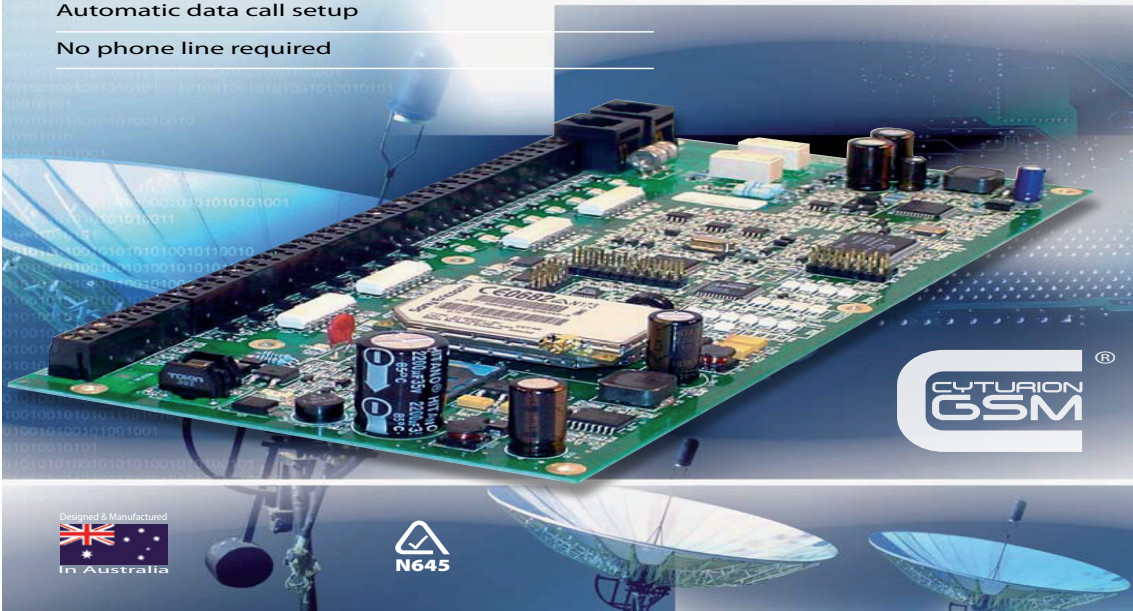

Remote Data Transmission Made Simple

CYTURIION®
PRO-DATA

Tactical Technologies Pty Ltd