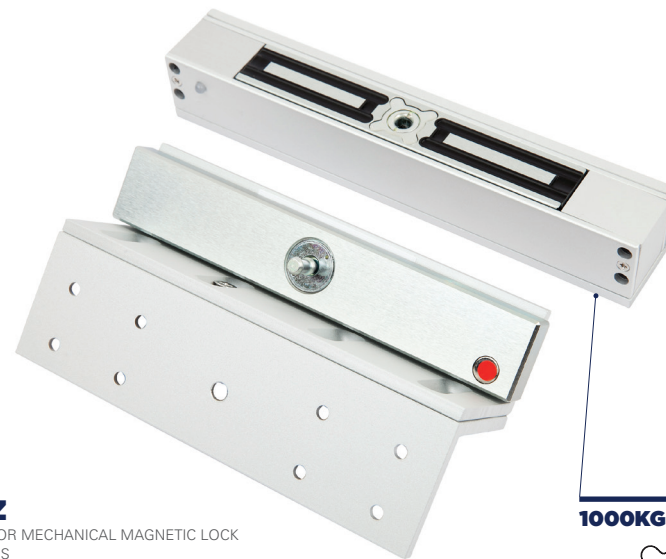

# MML2400LZ SERIES

Mechanical Magnetic Locking Device - Inward Opening Doors

## MML2400LZ DESCRIPTION

The **LOX MML** Series fully monitored locking device is an innovative alternative to traditional Electro Magnetic Locks.

A clever combination of magnetic and mechanical locking components makes the MML a locking device with superior holding force of up to **1000kg**, whilst being 50% smaller than a standard 600kg Electro Magnetic Lock.

70kg side pressure (pre-load) capability on the door, a smart "Early Warning Alarm" security function and a low current draw rating complete this clever product.

The MML Lock is not recommended to be used on doors above 2400mm height.

## SPECIFICATIONS

MML2400LZ	SINGLE MECHANICAL MAGNETIC LOCKING DEVICE - INWARD OPENING DOORS
HOLDING STRENGTH	UP TO 1000KG, TESTED TO 750 THOUSAND CYCLES
VOLTAGE/CURRENT	DUAL VOLTAGE 12/24VDC 12VDC = 350mA 24VDC = 175mA
APPROVALS	UP TO 4 HOUR FIRE RATED TO A.S STANDARD, CE & C-TICK 
LSS MONITORING	LSS LOCK STATUS SENSOR (HALL EFFECT)
DSS MONITORING	DOOR STATUS SENSOR (REED SWITCH)
LED LIGHT STATUS	SMALL LED LIGHT INDICATES LOCKED OR UNLOCKED STATUS
ENVIRONMENTAL	OPERATIONAL TEMPERATURE RANGE - 20 DEG. C TO 60 DEG. C.