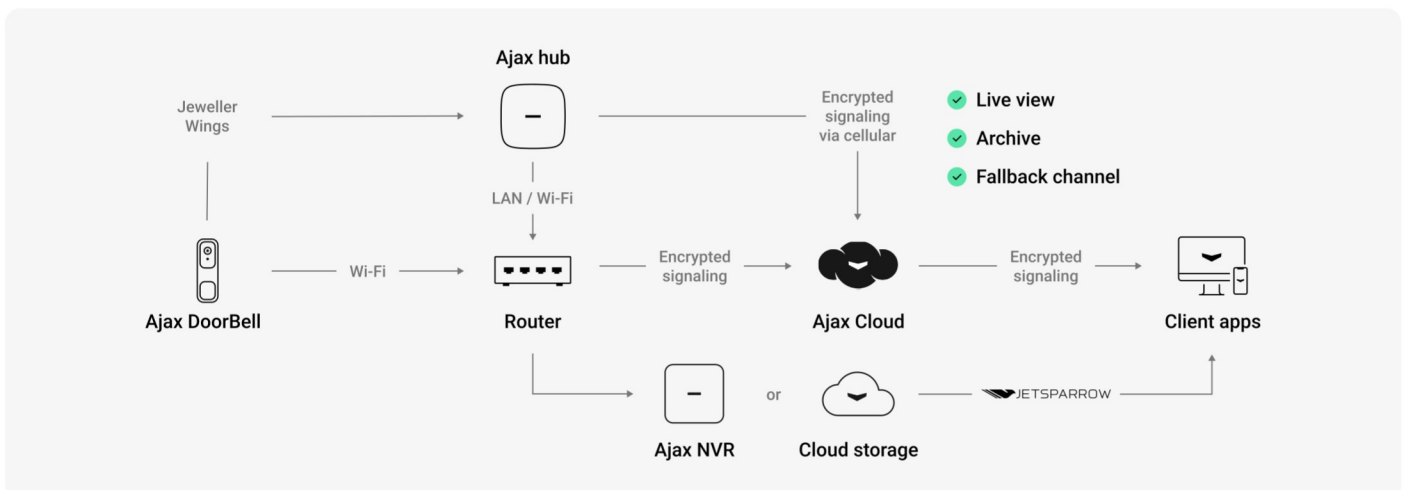

Reliable connection at all times

DoorBell uses Wi-Fi as its primary communication channel. The device is designed to amplify the signal and reduce radio interference, which ensures a more stable connection over greater distances.

Connecting DoorBell to an Ajax hub enables a fallback communication channel. This feature allows the device to continue transmitting events, alarms, and photos through the secure proprietary Jeweller and Wings radio protocols, even if the Wi-Fi connection is lost.