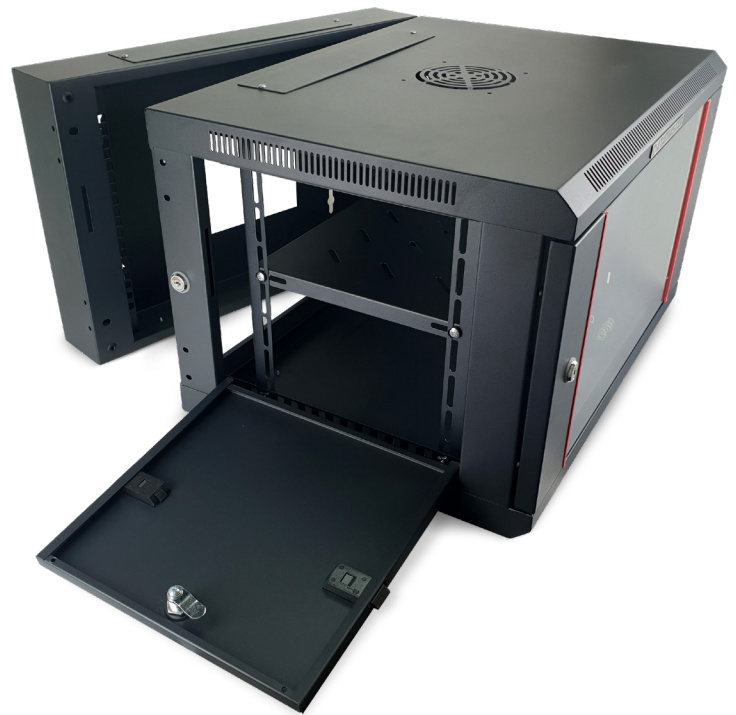

C1200 Rear-hinged Wall Mounted Network Cabinets

FEATURES

Wall mounted 19" network rack cabinets with rear lockable, hinged, articulated swing frame for easy access to cabling, available in 6RU, 9RU, 12RU and 18RU sizes. Applications include patch panels, network switches, telephone systems, AV, CCTV security cameras and DVR's. Standard features include reversible perspex front door which complies with Education Department requirements, removable side access panels, heavy duty construction, locks on front door and side panels, generous ventilation slots and ventilated shelf, top and bottom cabling access slots, adjustable front and rear rails, cage nuts (15 sets) supplied. Heavy duty construction allows 60KG loading capacity. Supplied fully assembled. Black powder coated finish. IP20 rated.

CAT#	CAPACITY	DIMENSIONS	PACKING
C1206-655	6RU	600(W) x 367(H) x 550(D)mm	Fully Assembled
C1209-655	9RU	600(W) x 500(H) x 550(D)mm	Fully Assembled
C1212-655	12RU	600(W) x 650(H) x 550(D)mm	Fully Assembled
C1218-655	18RU	600(W) x 908(H) x 550(D)mm	Fully Assembled

C1200 Rear-hinged Wall Mounted Network Cabinets

DESIGN & CONSTRUCTION

C1206-655

C1209-655

C1212-655

C1218-655

To view Access' extensive ranges go to: www.accesscomms.com.au

Sydney (Head Office)
Brisbane Office
Melbourne Office
Adelaide Office