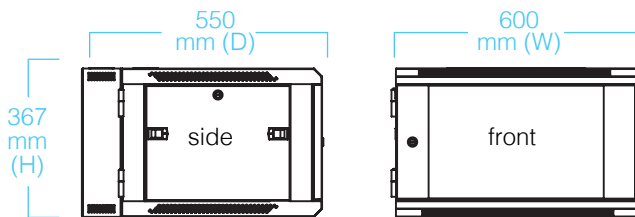

C1200 Rear-hinged Wall Mounted Network Cabinets

DESIGN & CONSTRUCTION

C1206-655