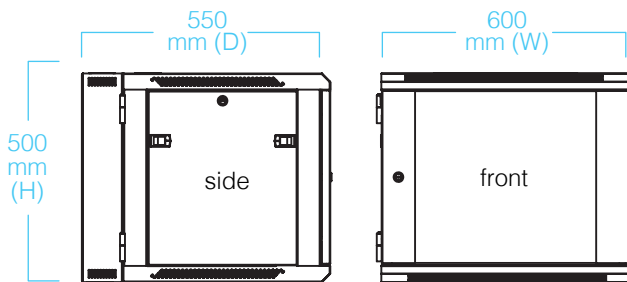

CAT#	CAPACITY	DIMENSIONS	PACKING
C1206-655	6RU	600(W) x 367(H) x 550(D)mm	Fully Assembled
C1209-655	9RU	600(W) x 500(H) x 550(D)mm	Fully Assembled
C1212-655	12RU	600(W) x 650(H) x 550(D)mm	Fully Assembled
C1218-655	18RU	600(W) x 908(H) x 550(D)mm	Fully Assembled

C1200 Rear-hinged Wall Mounted Network Cabinets

DESIGN & CONSTRUCTION

C1206-655

C1209-655

C1212-655

C1218-655

To view Access' extensive ranges go to: www.accesscomms.com.au

Sydney (Head Office)
Brisbane Office
Melbourne Office
Adelaide Office