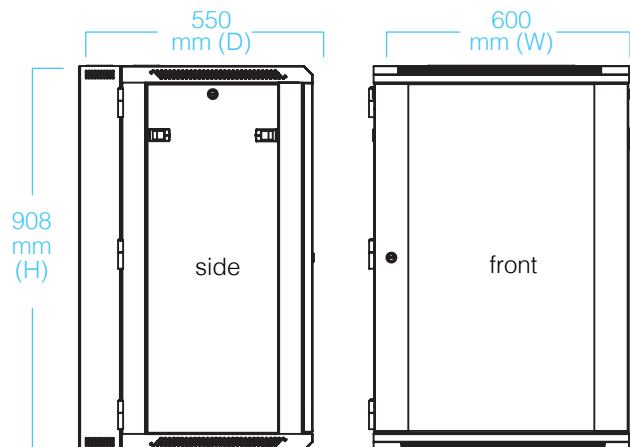

CAT#	CAPACITY	DIMENSIONS	PACKING
C1206-655	6RU	600(W) x 367(H) x 550(D)mm	Fully Assembled
C1209-655	9RU	600(W) x 500(H) x 550(D)mm	Fully Assembled
C1212-655	12RU	600(W) x 650(H) x 550(D)mm	Fully Assembled
C1218-655	18RU	600(W) x 908(H) x 550(D)mm	Fully Assembled

C1200 Rear-hinged Wall Mounted Network Cabinets

DESIGN & CONSTRUCTION

C1206-655

C1209-655

C1212-655

C1218-655

To view Access' extensive ranges go to: www.accesscomms.com.au

Sydney (Head Office)
Brisbane Office
Melbourne Office
Adelaide Office