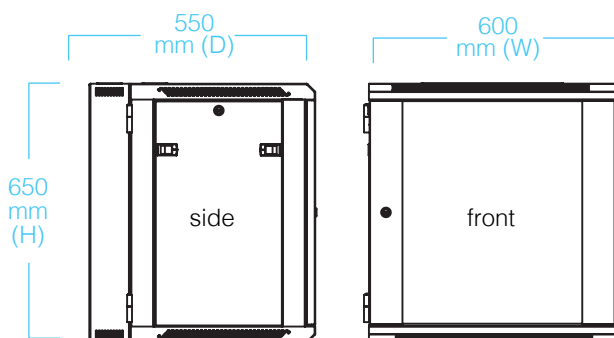

CAT#	CAPACITY	DIMENSIONS	PACKING
C1206-655	6RU	600(W) x 367(H) x 550(D)mm	Fully Assembled
C1209-655	9RU	600(W) x 500(H) x 550(D)mm	Fully Assembled
C1212-655	12RU	600(W) x 650(H) x 550(D)mm	Fully Assembled
C1218-655	18RU	600(W) x 908(H) x 550(D)mm	Fully Assembled

C1200 Rear-hinged Wall Mounted Network Cabinets

DESIGN & CONSTRUCTION

C1206-655

C1209-655

C1212-655

C1218-655

To view Access' extensive ranges go to: www.accesscomms.com.au

Sydney (Head Office)
Brisbane Office
Melbourne Office
Adelaide Office