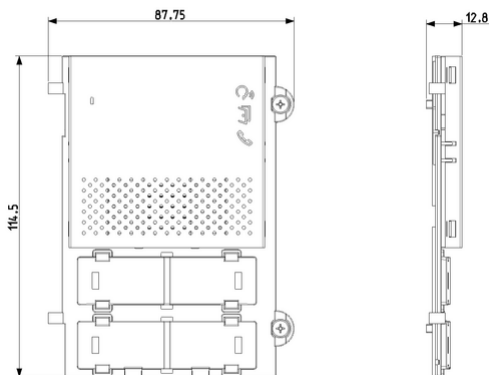

Product Status

3 - Active

Minimum order quantity

1 NR

Drawings

Space view

Backside view

3D View

Material: Aluminium

Colour: Grey

Mounting method: Other

Width: 87,75 mm

Height: 114,50 mm

Depth: 12,80 mm

Packaging

8007352795525

Qtà 1 NR

Dim 12.8x9.2x1.9
[cm]

Weight 52.2 [g]

8007352795532

Qtà 5 NR

Dim 13.3x10.2x10
[cm]

Weight 308.4 [g]

Legal