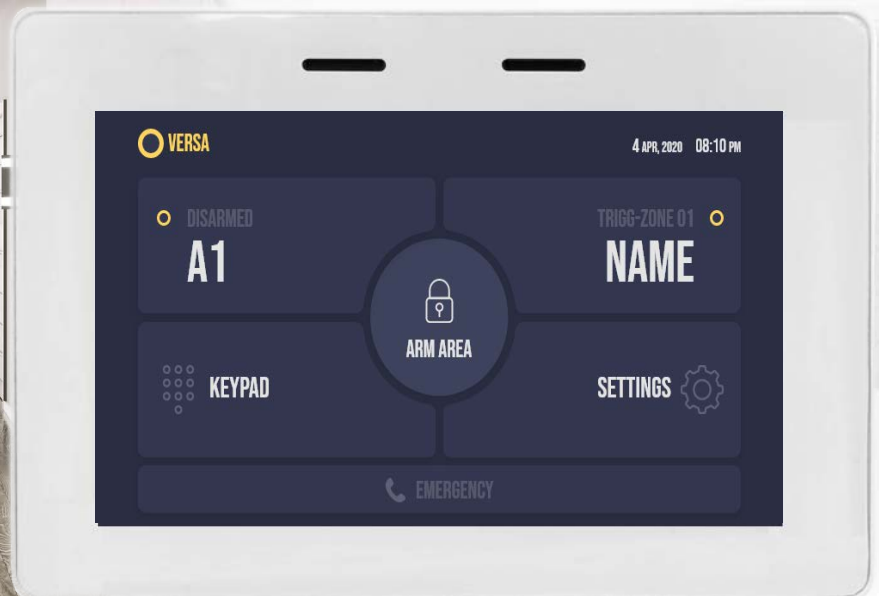

# Touch Screen Keypad

IUI-SOL- VT5-W

5" touch screen keypad to suit  
Bosch 2000 / 3000 Security  
Systems

ICP-SOL2-P, ICP-SOL3-P

User Friendly

Output Control

3 Year Warranty

On Board Micro SD Port

## Intuitive Design

800 x 480px