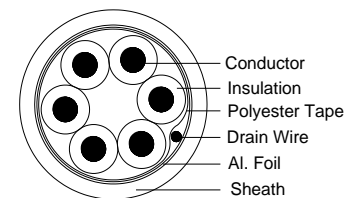

Security & Data Cable

(work series)

Part No: MC76S-W

Description Stranded 24AWG TACW, 6 Cores, PVC Insulation, Aluminium/Polyester laminate tape overall screen, 24 AWG TAC drain wire, PVC Sheath.

Applicable Standards AS/CA S-008, BS4737-3.30, AS 1049, EIA-RS232

Images

See packing table for full details of jacket colour options.
Image for illustration purposes only.

Construction

Conductor	Material	Tinned Annealed Copper Wire
	Size	24 AWG
Insulation	Stranding	7/0.2mm ¹
	Cores	6
	Material	V-75 PVC
	Colour	White, Blue, Red, Black, Yellow, Green
	Nominal Thickness (mm)	0.3
Cabling	Nominal OD (mm)	1.2
	Assembly	6 cores cabled together
Wrapping	Material	PET tape
	Application	Helical.
Drain Wire	Material	24AWG stranded TAC
	Application	Sandwiched between the wrapping & screening tapes
Screening	Material	Al/PET laminate
	Application	Helical, Al facing in and in contact with the drain wire

Garland's Work Series range is the experts' choice for high quality cables.

Security & Data Cable

(work) series

Sheath	Material	4V-75 PVC
	Colour	Refer to Packing Table
	Nominal Thickness (mm)	0.7
	Nominal OD (mm)	5.4

¹ Actual strand size may vary from the nominal value in order to meet the DCR requirements of AS/CA S-008

Electrical Properties	Voltage Rating	ELV
	DC Resistance	≤ 102 Ohm/km

Mechanical Properties	Operating Temperature Range	-15°C to 70°C
	Max. Recommended Pulling Tension	90 N
	Min. Bend Radius (install)	55 mm
	Approximate Mass	4.3 kg/100m