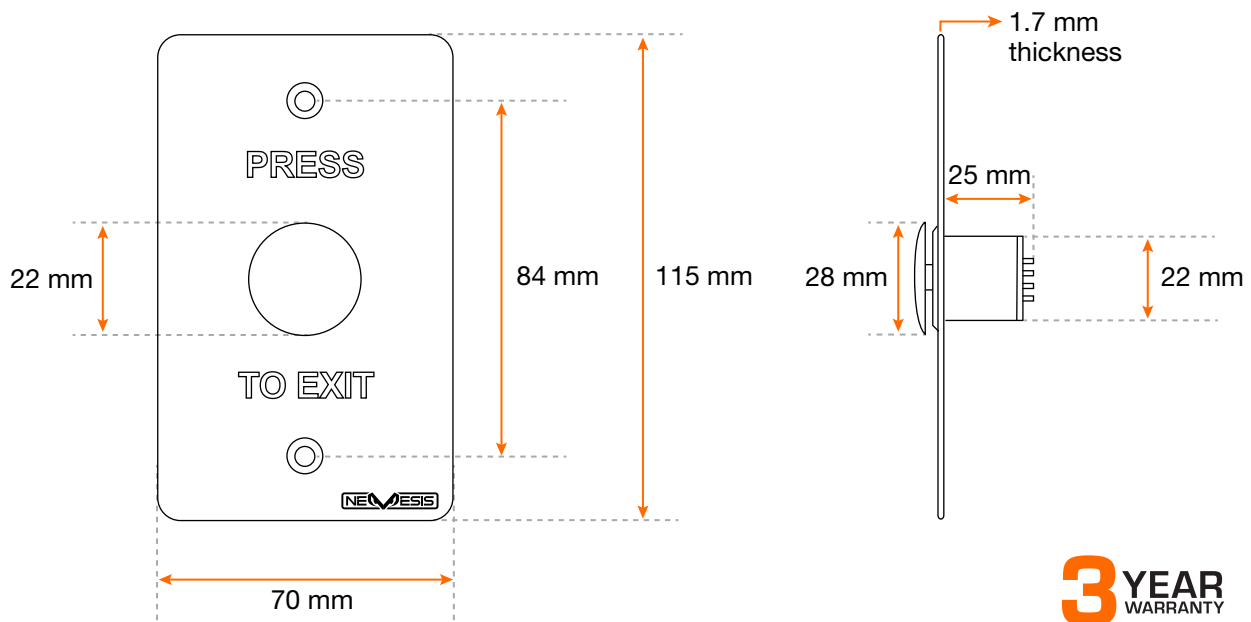

## SPECIFICATIONS:

**Panel:** Stainless steel, 304 grade, 1.7mm thick, laser etched text

**Dimensions:** 115H x 70W x 37D (mm)

**Button Colour:** Green

**Output Contact:** 1x NO & 1x NC

**Mechanical Life:** 500,000 Operations

**Ingress Rating:** IP65

**Contact Rating:** 12-24V DC / 0.5A

**Operating Temperature:** -20°C to +70°C

**Operating Humidity:** 0-95% (relative humidity)

**Weight:** 145 g

**Fixing Method:** 2x3mm stainless steel screws (included)

**Mount Style:** Flush - fits Australian wall boxes

## PRODUCT DIMENSIONS:

**3** YEAR  
WARRANTY