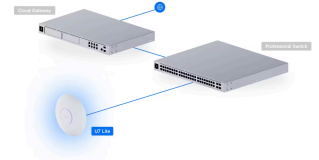

## Overview

Dimensions	Ø171.5 x 33 mm (Ø6.8 x 1.3")
WiFi Standard	WiFi 7
Spatial Streams	4
Coverage Area	115 m <sup>2</sup> (1,250 ft <sup>2</sup> )
Max. Client Count	200+
Uplink	2.5 GbE
Mounting	Ceiling, Wall (Lite Mount Included)
Power Method	PoE