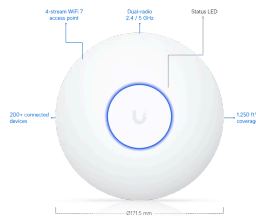

## Overview

Dimensions	Ø171.5 x 33 mm (Ø6.8 x 1.3")
WiFi Standard	WiFi 7
Spatial Streams	4
Coverage Area	115 m <sup>2</sup> (1,250 ft <sup>2</sup> )
Max. Client Count	200+
Uplink	2.5 GbE
Mounting	Ceiling, Wall (Lite Mount Included)
Power Method	PoE