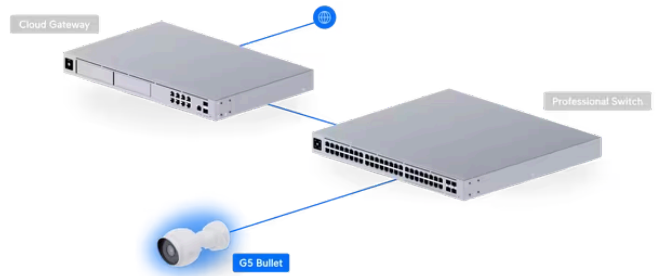

Q UVC-G5-BULLET

s Switching WiFi Camera Security Door Access Integrations Advanced Hosting

Bullet > [G5 Bullet](#)

G5 Bullet

UVC-G5-Bullet

Datasheet

In The Box

Marketing Images

Accessories

Installation Guide

Overview

Without mount: $\varnothing 75.5 \times 74.4$ mm
($\varnothing 3 \times 2.9$ ")

Dimensions

With mount: \varnothing 75.5 x 150 mm
(\varnothing 3 x 5.9")

IR Night Vision	9 m (30 ft)
Smart Detections (People, Vehicles, Animals)	✓
Resolution	2K
Field of View	H: 84.4°, V: 45.4°, D: 99.8°
Audio	Microphone
Weatherproofing	IP55
Tamper Resistance	IK04
Mounting	Wall, ceiling, pole mount (Included) Junction box (Optional)

Power Method PoE

Processor Dual-core Arm® Cortex®-A7 based chip

Pole Mount Diameter	3/4" (19 mm)
Weight	Without mount: 225 g (8 oz) With mount: 315 g (11.1 oz)
Enclosure Material	Polycarbonate, aluminum alloy
Mount Material	Wall mount: aluminum alloy, polycarbonate Pole mount: aluminum alloy
Button	(1) Factory reset
Ambient Operating Temperature	-20 to 40° C (-4 to 104° F)
Ambient Operating Humidity	0 to 90% noncondensing
NDAA Compliant	✓
Certifications	CE, FCC, IC