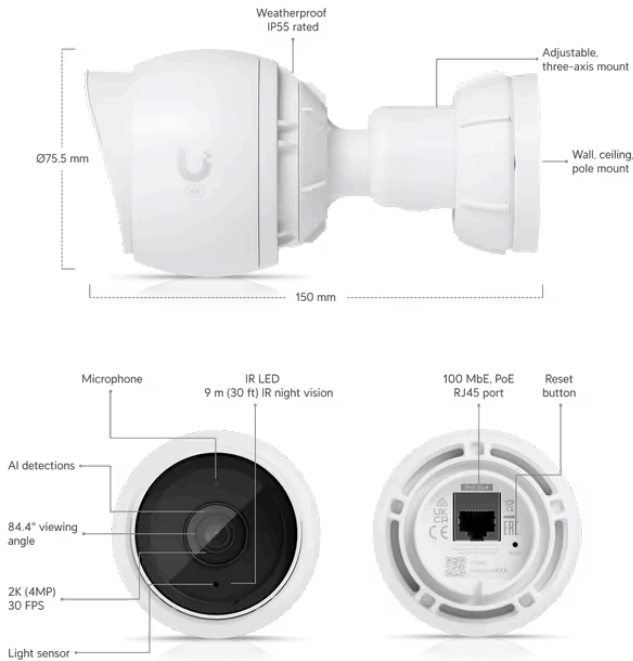

Q UVC-G5-BULLET

s Switching WiFi Camera Security Door Access Integrations Advanced Hosting

Bullet > [G5 Bullet](#)

G5 Bullet

UVC-G5-Bullet

Datasheet

In The Box

Marketing Images

Accessories

Installation Guide

Overview

Without mount: $\varnothing 75.5 \times 74.4$ mm
($\varnothing 3 \times 2.9$ ")

Dimensions

With mount: \varnothing 75.5 x 150 mm
(\varnothing 3 x 5.9")

IR Night Vision	9 m (30 ft)
Smart Detections (People, Vehicles, Animals)	✓
Resolution	2K
Field of View	H: 84.4°, V: 45.4°, D: 99.8°
Audio	Microphone
Weatherproofing	IP55
Tamper Resistance	IK04
Mounting	Wall, ceiling, pole mount (Included) Junction box (Optional)

Resolution 4MP 2688 x 1512 (16:9)

Optics

Sensor 5MP CMOS

Lens Fixed focal length

Night Mode Built-in IR LED illumination and IR cut filter

^ **Hardware**

Max. Power Consumption 4W

Supported Voltage Range 37—57V DC

Power Method PoE

Processor Dual-core Arm® Cortex®-A7 based chip

Pole Mount Diameter	3/4" (19 mm)
Weight	Without mount: 225 g (8 oz) With mount: 315 g (11.1 oz)
Enclosure Material	Polycarbonate, aluminum alloy
Mount Material	Wall mount: aluminum alloy, polycarbonate Pole mount: aluminum alloy
Button	(1) Factory reset
Ambient Operating Temperature	-20 to 40° C (-4 to 104° F)
Ambient Operating Humidity	0 to 90% noncondensing
NDAA Compliant	✓
Certifications	CE, FCC, IC