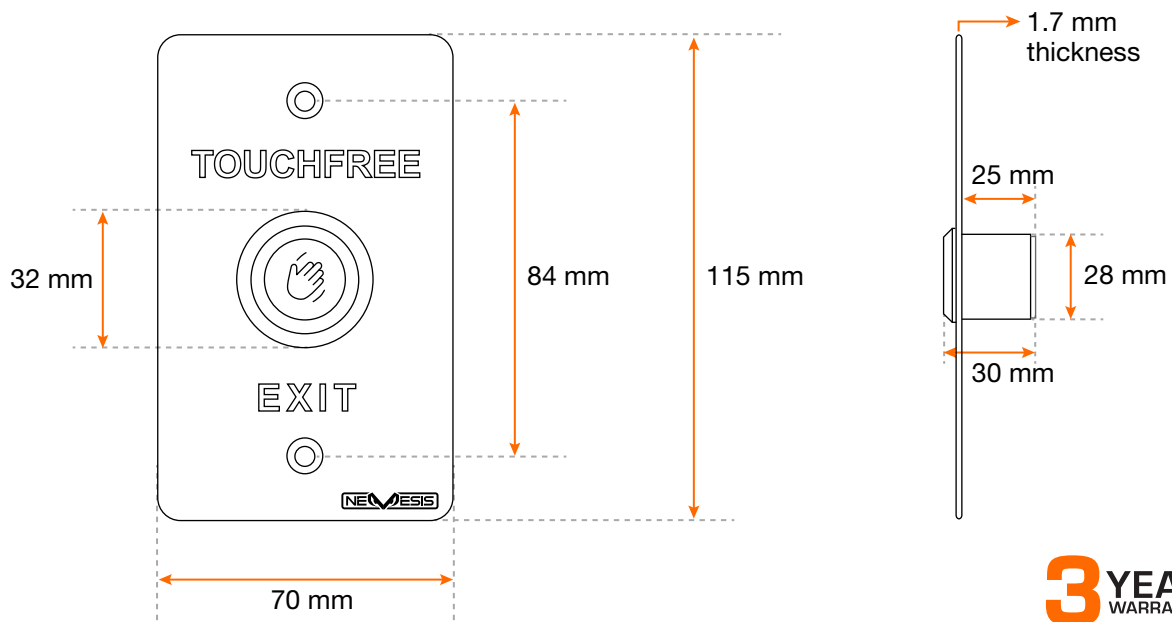

### SPECIFICATIONS:

**Panel:** Stainless steel, 304 grade, 1.7mm thick, laser etched text

**Dimensions:** 115H x 70W x 30D (mm)

**LED Actuator:** Blue LED (standby), Green LED (active)

**Actuating Distance:** 5-20 cm (adjustable)

**Weight:** 180 g

**Fixing Method:** 2x3mm stainless steel screws (included)

**Mount Style:** Flush - fits Australian wall boxes

### PRODUCT DIMENSIONS:

**3** YEAR  
WARRANTY