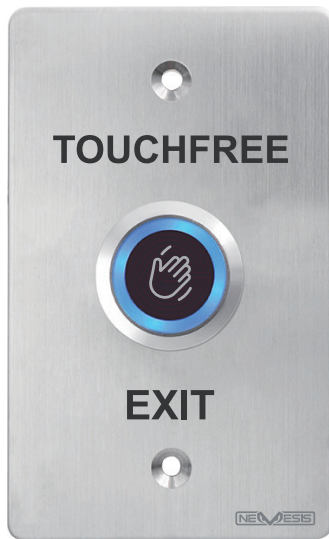

## TECHNICAL INFORMATION

TOUCHFREE EXIT BUTTON

EVAQEX00M-TFSIL/SS

### SPECIFICATIONS:

**Panel:** Stainless steel, 304 grade, 1.7mm thick, laser etched text

**Dimensions:** 115H x 70W x 30D (mm)

**LED Actuator:** Blue LED (standby), Green LED (active)

**Actuating Distance:** 5-20 cm (adjustable)