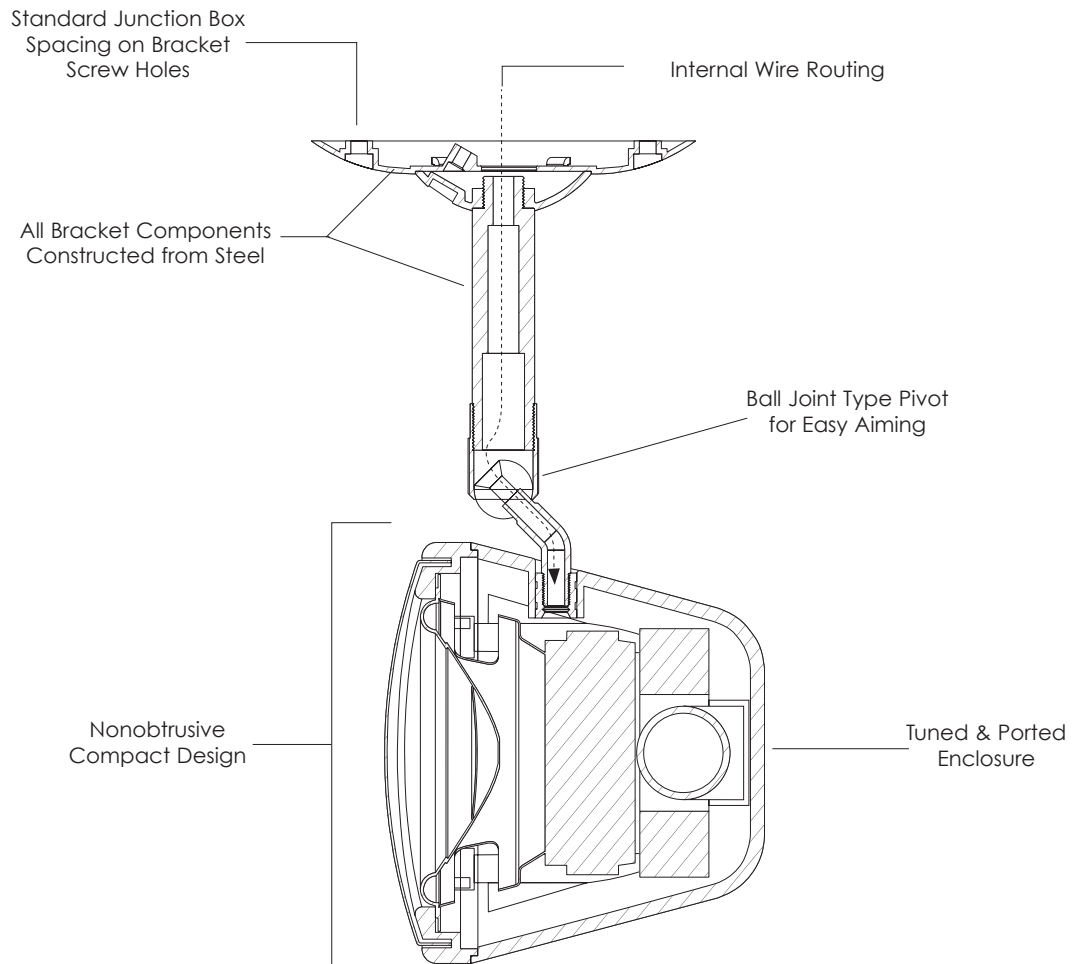

SpeakerCraft®

AIM MDU

In some applications installing a speaker in the wall or ceiling is simply not feasible. Multiple Dwelling speakers or "MDU's" are a perfect solution. Whether it be the construction materials, lack of inner wall space, sound transference into an adjoining unit or code restrictions, there are simply times when a flush mounted speaker will not work.

The AIM MDU was design specifically for these applications. Mounted to a J-box or attached directly to a ceiling joist, the multi-pivot bracket suspends the ported enclosure and allows the speaker to be aimed at any position in the room. The 4-inch woofer and 1-inch dome tweeter deliver a very smooth and open sonic presentation that, matched with one of our freestanding subwoofers, will dramatically fill any room in a condo, town home or apartment with a very satisfying musical experience.

AIM MDU One

- 4" IMG Cone Woofer
- 1" Silk Dome Tweeter
- Timbre-Matched to All One Series Speakers
- Efficiency: 87dB 1W/1m
- Frequency Response: 78Hz - 20kHz \pm 3dB

* Limited LIFETIME Warranty on Speaker Components