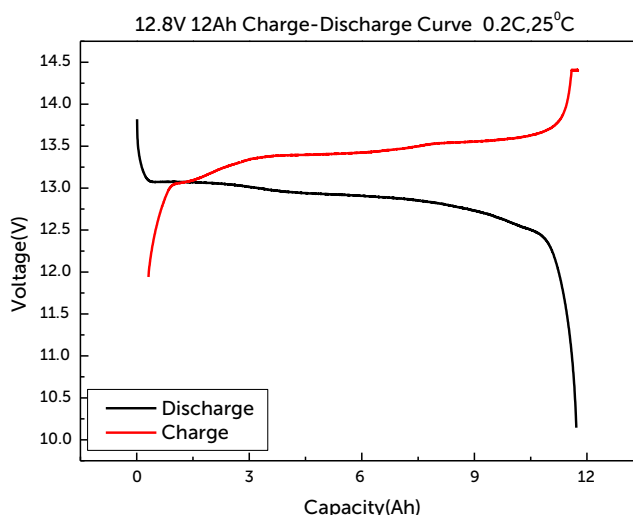

Characteristics Curve

Caution

- Do not short terminals or reverse polarity
- Do not disassemble or modify battery
- Keep battery out of reach of children
- Do not expose to temperatures over 60°C
- Not suitable for vehicle starting applications

Charge battery every 6 months or when voltage drops below 12.8V.

ELECTUS
DISTRIBUTION

Australia

1300 738 555
sales@electusdistribution.com.au
www.electusdistribution.com.au

New Zealand

0800 235 328
sales@electusdistribution.co.nz
www.electusdistribution.co.nz