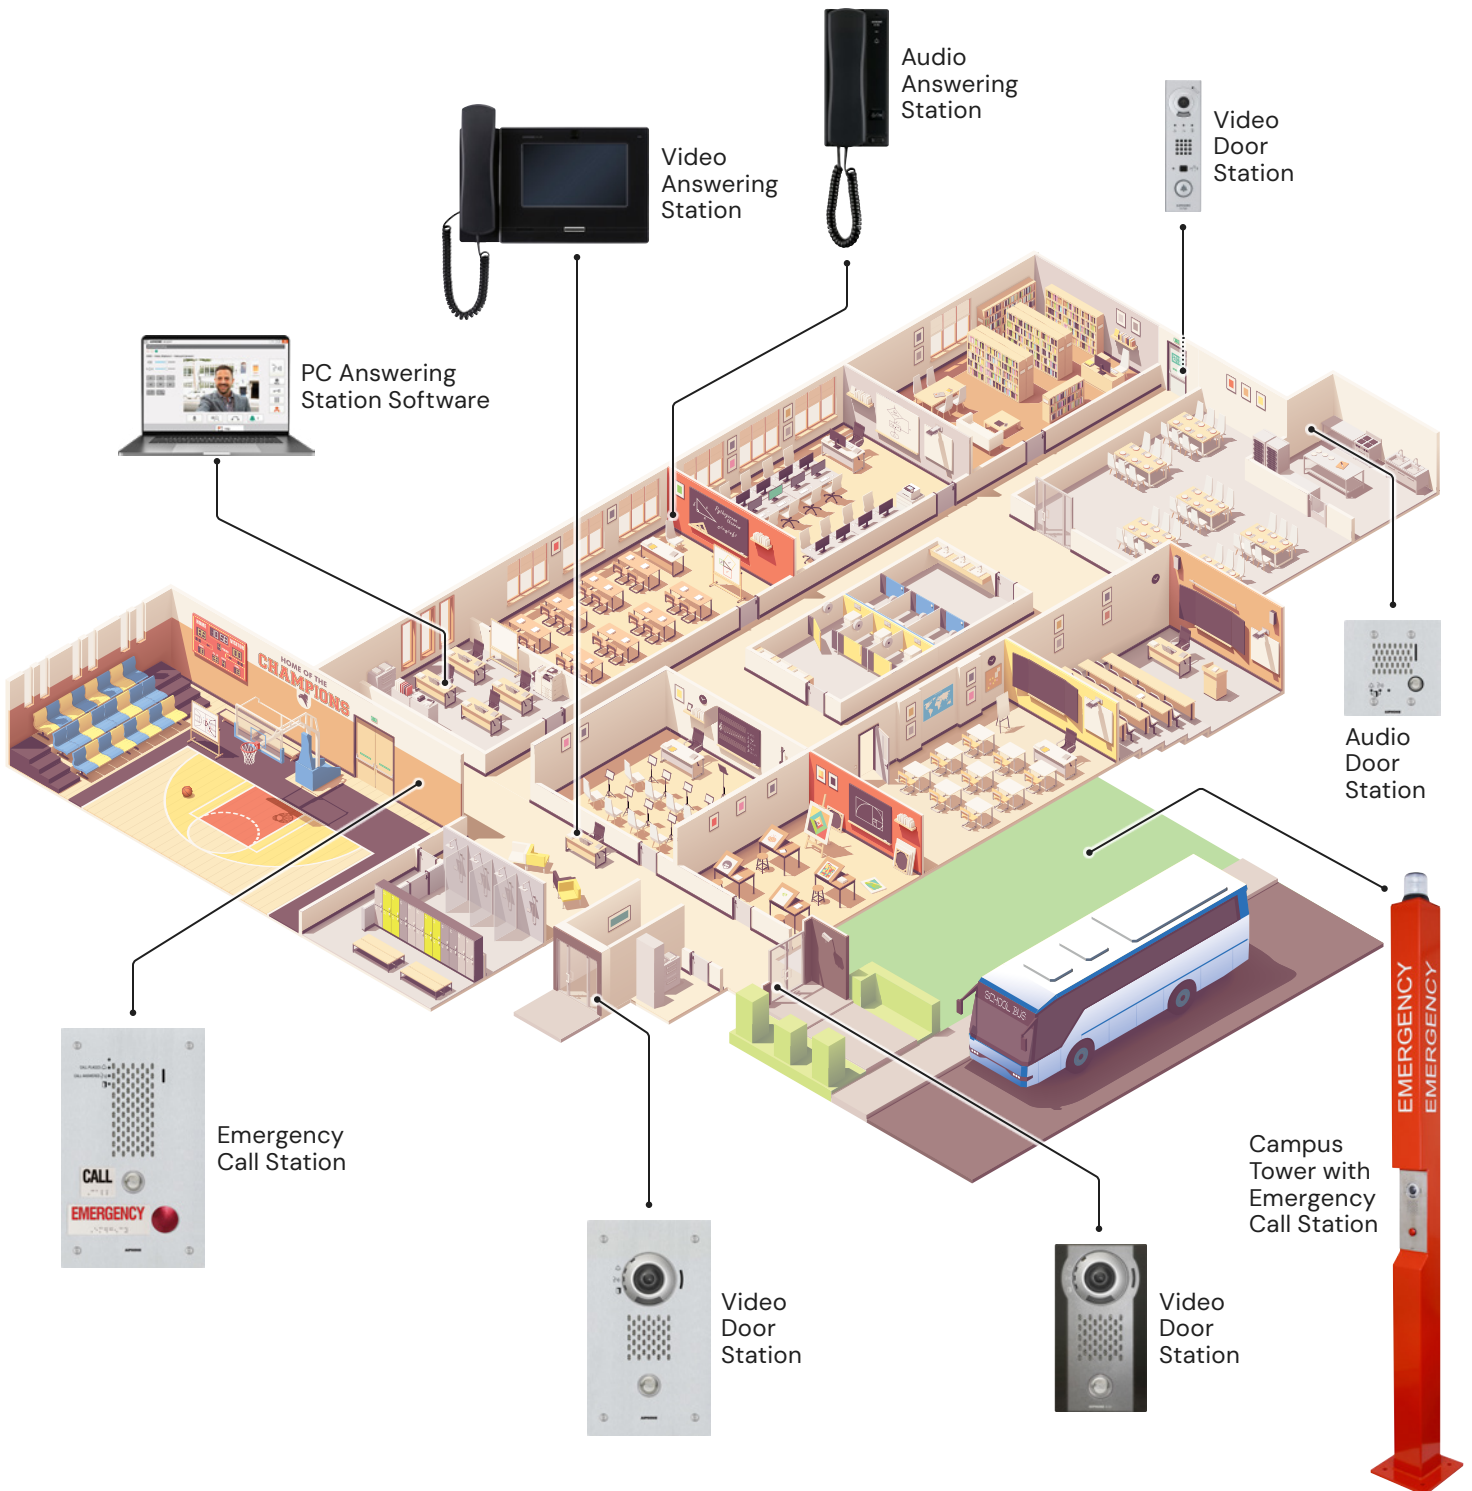

IX | IXG Series

SECURITY COMMUNICATION