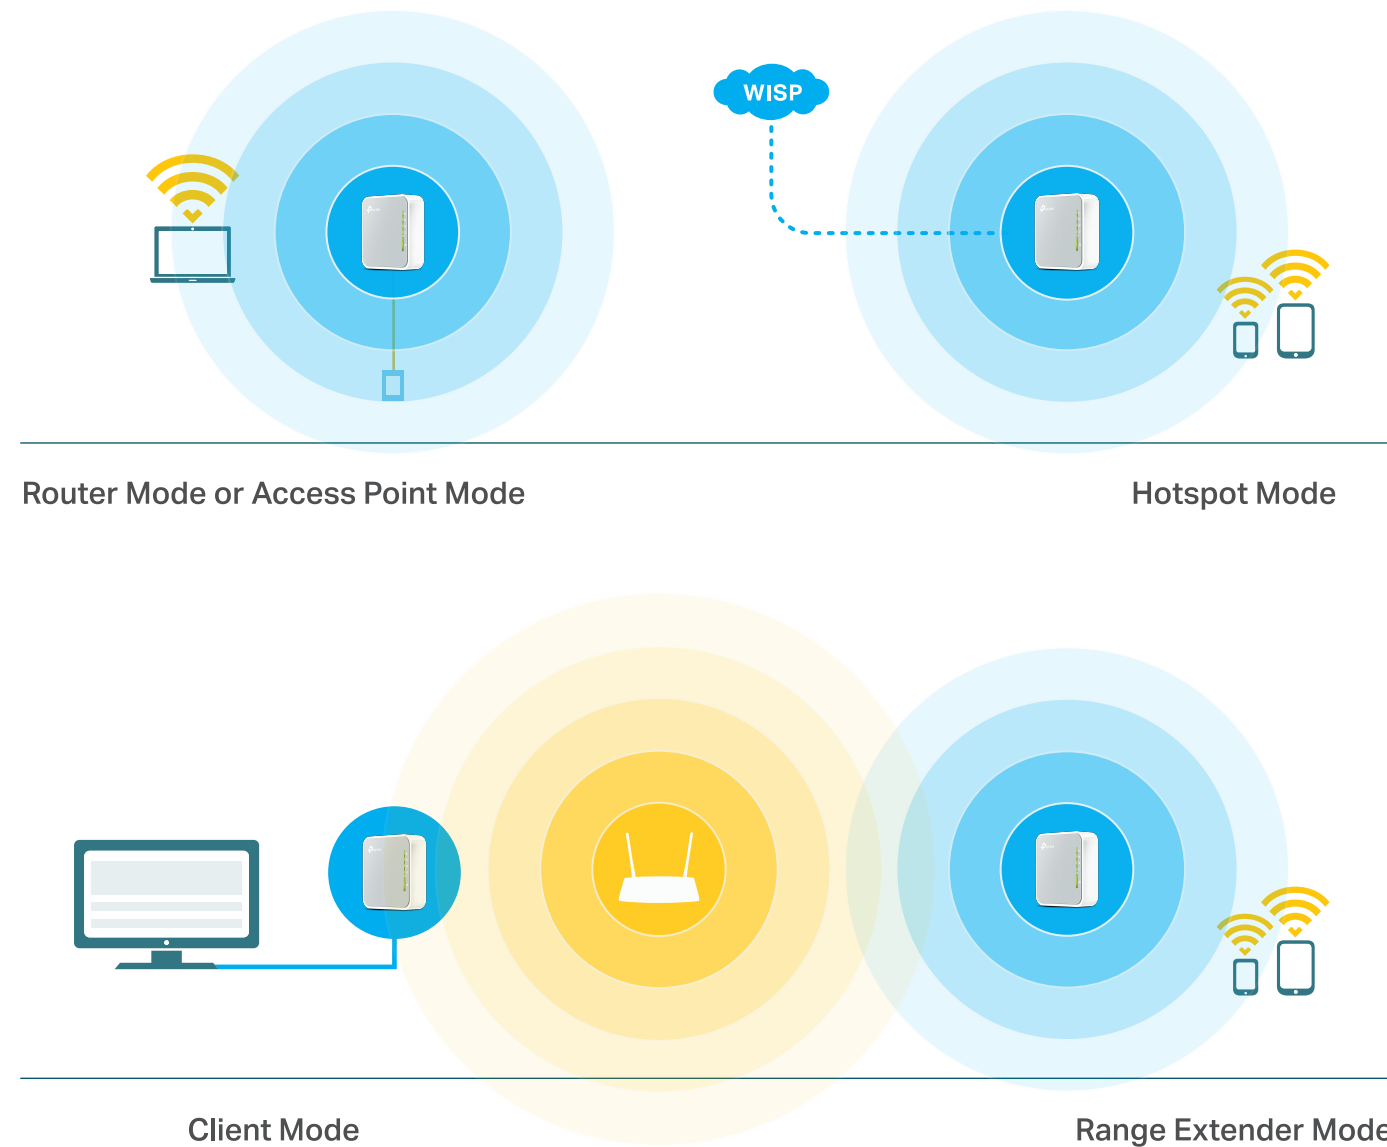

AC750 Wi-Fi Travel Router

Fast Wi-Fi Travels
with You

TL-WR902AC

300Mbps+433Mbps
Dual Band Wi-Fi

Multi-Mode

Compact
Design

Highlights

Quick Mode Selection

To meet the wireless needs of almost any situation you might encounter, the TL-WR902AC features Router, Hotspot, Range Extender, Client and Access Point Modes.

During Travel

- Router Mode: create your own private Wi-Fi network via Ethernet or 3G/4G modem*
* 3G/4G modem is only supported in some regions.
- Hotspot Mode: turn existing Wi-Fi into a private wireless network

At Home

- Access Point Mode: connect Wi-Fi devices to any wired network
- Range Extender Mode: expand an existing router's Wi-Fi coverage
- Client Mode: connect Ethernet devices to a Wi-Fi network

Features

Ease of Use

- **Intuitive Web UI** – Ensures quick and simple Installation without hassle
- **Fast Encryption** – One-touch WPA wireless security encryption with the WPS button
- **Hassle-free Management with Tether App** – Network management is made easy with the TP-Link Tether App, available on any Android and iOS device
- **USB 2.0 Port for Fast Sharing** – A USB 2.0 port makes it easy to share photos, videos, and music across your home network. Through the router's FTP server, you can also access your files and media from network devices remotely