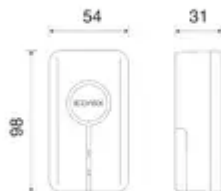

3 - Active

Minimum order quantity

1 NR

Sheets, Manuals, Documentation

- [Multilanguage instructions sheet \(520 kb\)](#)

Gallery

Technical data

- **Class group:** Communication technique
- **Class:** Mounting accessories for door communication
- **Suitable for:** Indoor station
- **Material:** Plastic
- **Mounting method:** Surface mounted (plaster)
- **Colour:** White

Certifications

- 00. CE Marking - EU ([download](#))
- 37. Marking - Morocco
- 43. UKCA mark - Great Britain
- 99. WEEE Directive ([download](#))

Packaging

8 007352 708570
Code 8007352708570
Quantity 1 NR
Dim. 11.7x7.3x6.3 [cm]
Weight 111 [g]